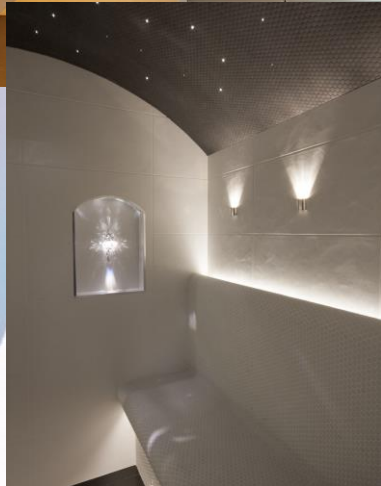

CARACTERÍSTICAS CHARACTERISTICS

	AISI 316 L		12 l/min 3bar
--	----------------------	---	------------------

A	B	C
700	550	100
27,56	21,65	03,94

mm
inch

OUTDOOR POOL

A photograph of a steam room. The room is dimly lit with a blue-green hue. In the center is a rectangular hot tub with a drain cover. The walls and benches are made of stone or concrete. There are several small, glowing orange lights along the top of the walls. On the right side, there is a tray with a glass pitcher and two glasses. The floor is also made of stone tiles. The overall atmosphere is relaxing and spa-like.

STEAM ROOM

SILK POOL

POOL PLATFORM

MOVABLE POOL FLOORS

KNEIPP BATH

ICE FOUNTAIN

FLOAT POOL

Aquiete a sua mente e a sua alma falarão
Quiet the mind and the soul will speak

HOUSE POOL

EXPERIENCE SHOWER

SAUNA ROOM

POOL BOTTOM EFFECT