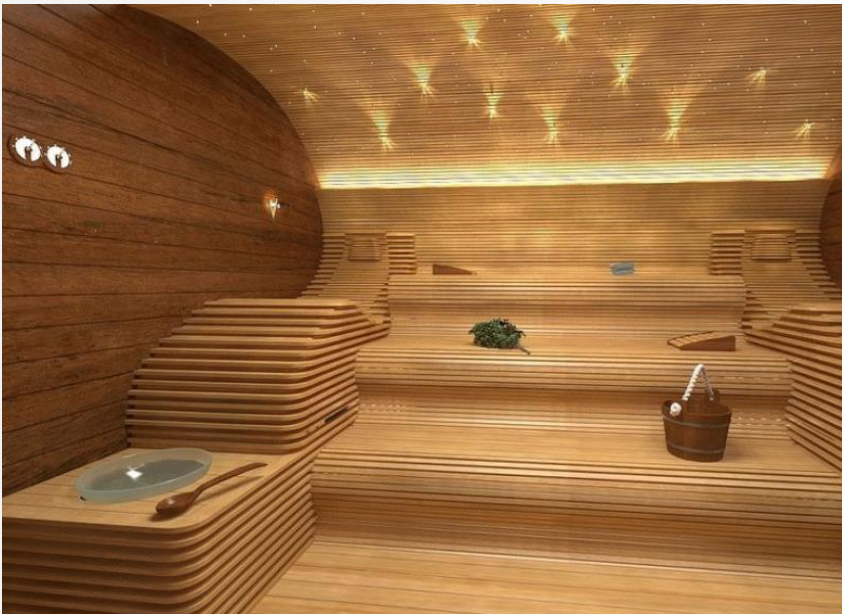

SWIMMING POOL AND WELLNESS INTRODUCTION

INDOOR POOL

AQUA FITNESS

LEISURE POOL

AIR MASSAGE

JACUZZI

ヨーロッパ「マーレ」の露天風呂を空は合成したもので、実際とは異なります。

KID'S POOL

CARACTERÍSTICAS CHARACTERISTICS

	AISI 316 L		12 l/min 3bar
--	----------------------	---	------------------

A	B	C
700	550	100
27,56	21,65	03,94

mm
inch

OUTDOOR POOL

A photograph of a steam room. The room is dimly lit with a blue-green hue. In the center is a rectangular hot tub with a drain cover. The walls and benches are made of stone or concrete. There are several small, glowing orange lights along the top of the walls. On the right side, there is a tray with a glass pitcher and two glasses. The floor is also made of stone tiles. The overall atmosphere is relaxing and spa-like.

STEAM ROOM

SILK POOL

POOL PLATFORM

MOVABLE POOL FLOORS

KNEIPP BATH

ICE FOUNTAIN

FLOAT POOL

Aquiete a sua mente e a sua alma falarão
Quiet the mind and the soul will speak

HOUSE POOL

EXPERIENCE SHOWER

SAUNA ROOM

POOL BOTTOM EFFECT