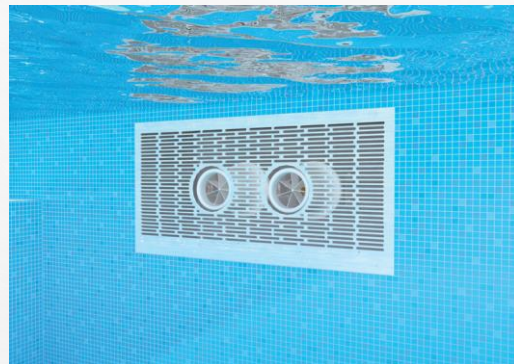

SWIMMING POOL AND WELLNESS INTRODUCTION

INDOOR POOL

AQUA FITNESS

LEISURE POOL

AIR MASSAGE

JACUZZI

ヨーロッパ「マーレ」の露天風呂を空は合成したもので、実際とは異なります。

KID'S POOL

CARACTERÍSTICAS CHARACTERISTICS

	AISI 316 L		12 l/min 3bar
--	----------------------	---	------------------

A	B	C
700	550	100
27,56	21,65	03,94

mm
inch

OUTDOOR POOL

A photograph of a steam room. The room is dimly lit with a blue-green hue. In the center is a rectangular hot tub with a drain cover. The walls and benches are made of stone or concrete. There are several small, glowing orange lights along the top of the walls. On the right side, there is a tray with a glass pitcher and two glasses. The floor is also made of stone tiles. The overall atmosphere is relaxing and spa-like.

STEAM ROOM

SILK POOL

POOL PLATFORM

MOVABLE POOL FLOORS

KNEIPP BATH

ICE FOUNTAIN

FLOAT POOL

Aquiete a sua mente e a sua alma falarão
Quiet the mind and the soul will speak

HOUSE POOL

EXPERIENCE SHOWER

SAUNA ROOM

POOL BOTTOM EFFECT