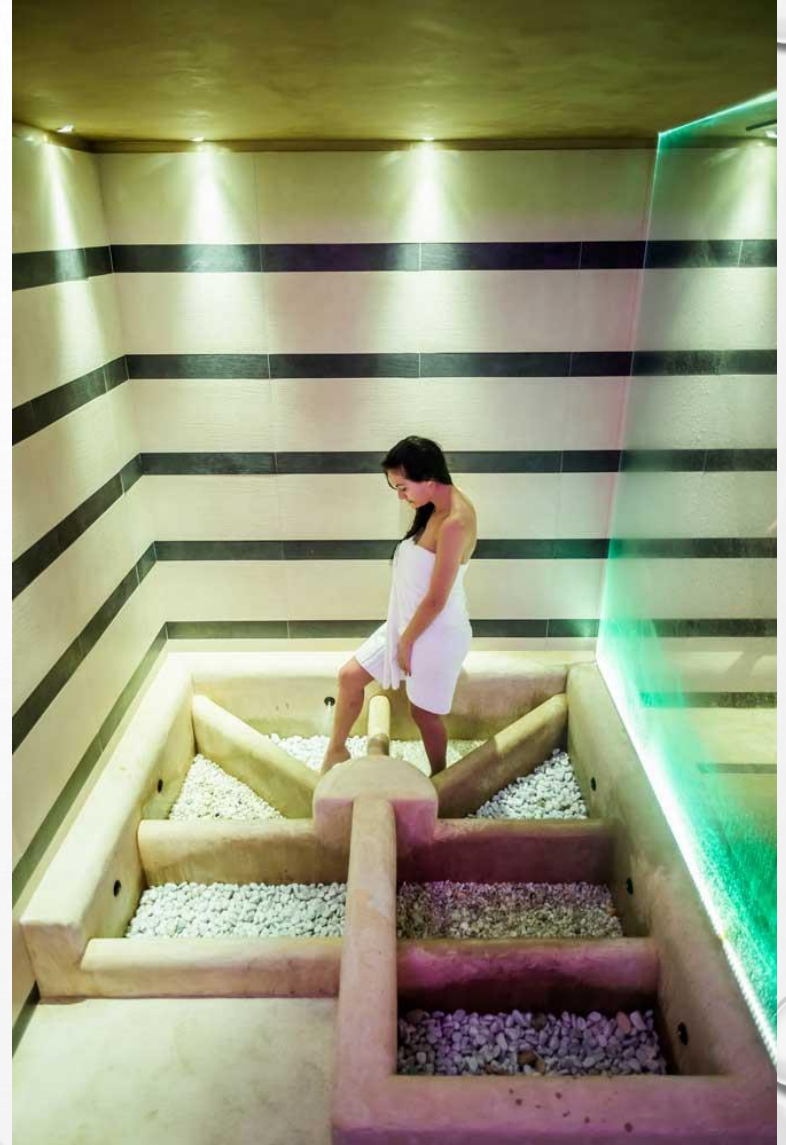

SWIMMING POOL AND WELLNESS INTRODUCTION

INDOOR POOL

AQUA FITNESS

LEISURE POOL

AIR MASSAGE

JACUZZI

ヨーロッパ「マーレ」の露天風呂を空は合成したもので、実際とは異なります。

KID'S POOL

CARACTERÍSTICAS CHARACTERISTICS

	AISI 316 L		12 l/min 3bar
--	----------------------	---	------------------

A	B	C
700	550	100
27,56	21,65	03,94

mm
inch

OUTDOOR POOL

A photograph of a steam room. The room is dimly lit with a blue-green hue. In the center is a rectangular hot tub with a drain cover. The walls and benches are made of stone or concrete. There are several small, glowing orange lights along the top of the walls. On the right side, there is a tray with a glass pitcher and two glasses. The floor is also made of stone tiles. The overall atmosphere is relaxing and spa-like.

STEAM ROOM

SILK POOL

POOL PLATFORM

MOVABLE POOL FLOORS

KNEIPP BATH

ICE FOUNTAIN

FLOAT POOL

Aquiete a sua mente e a sua alma falarão
Quiet the mind and the soul will speak

HOUSE POOL

EXPERIENCE SHOWER

SAUNA ROOM

POOL BOTTOM EFFECT