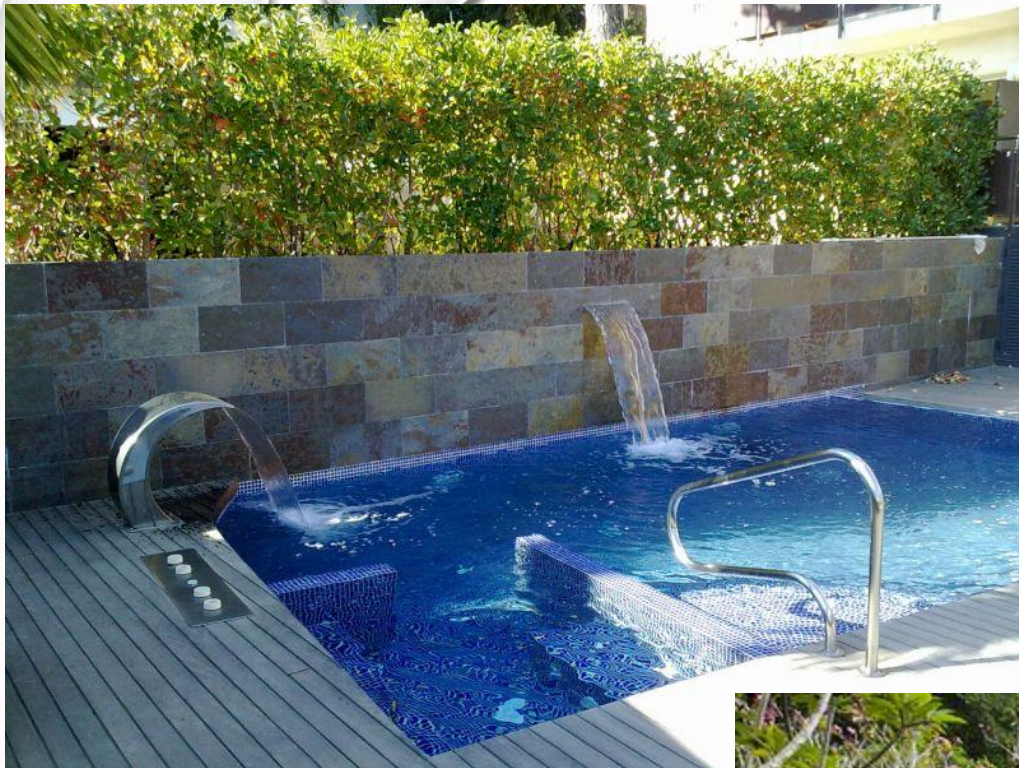

SWIMMING POOL AND WELLNESS INTRODUCTION

INDOOR POOL

AQUA FITNESS

LEISURE POOL

AIR MASSAGE

JACUZZI

ヨーロッパ「マーレ」の露天風呂を空は合成したもので、実際とは異なります。

KID'S POOL

CARACTERÍSTICAS CHARACTERISTICS

	AISI 316 L		12 l/min 3bar
--	----------------------	---	------------------

A	B	C
700	550	100
27,56	21,65	03,94

mm
inch

OUTDOOR POOL

A photograph of a steam room. The room is dimly lit with a blue-green hue. In the center is a rectangular hot tub with a drain cover. The walls and benches are made of stone or concrete. There are several small, glowing orange lights along the top of the walls. On the right side, there is a tray with a glass pitcher and two glasses. The floor is also made of stone tiles. The overall atmosphere is relaxing and spa-like.

STEAM ROOM

SILK POOL

POOL PLATFORM

MOVABLE POOL FLOORS

KNEIPP BATH

ICE FOUNTAIN

FLOAT POOL

Aquiete a sua mente e a sua alma falarão
Quiet the mind and the soul will speak

HOUSE POOL

EXPERIENCE SHOWER

SAUNA ROOM

POOL BOTTOM EFFECT