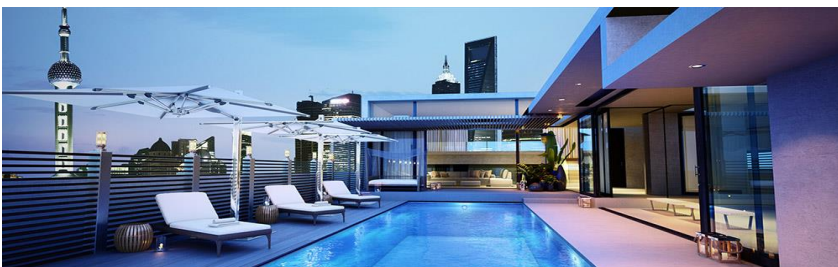

SWIMMING POOL AND WELLNESS INTRODUCTION

INDOOR POOL

AQUA FITNESS

LEISURE POOL

AIR MASSAGE

JACUZZI

ヨーロッパ「マーレ」の露天風呂を空は合成したもので、実際とは異なります。

KID'S POOL

CARACTERÍSTICAS CHARACTERISTICS

	AISI 316 L		12 l/min 3bar
--	----------------------	---	------------------

A	B	C
700	550	100
27,56	21,65	03,94

mm
inch

OUTDOOR POOL

A photograph of a steam room. The room is dimly lit with a blue-green hue. In the center is a rectangular hot tub with a drain cover. The walls and benches are made of stone or concrete. There are several small, glowing orange lights along the top of the walls. On the right side, there is a tray with a glass pitcher and two glasses. The floor is also made of stone tiles. The overall atmosphere is relaxing and spa-like.

STEAM ROOM

SILK POOL

POOL PLATFORM

MOVABLE POOL FLOORS

KNEIPP BATH

ICE FOUNTAIN

FLOAT POOL

Aquiete a sua mente e a sua alma falarão
Quiet the mind and the soul will speak

HOUSE POOL

EXPERIENCE SHOWER

SAUNA ROOM

POOL BOTTOM EFFECT