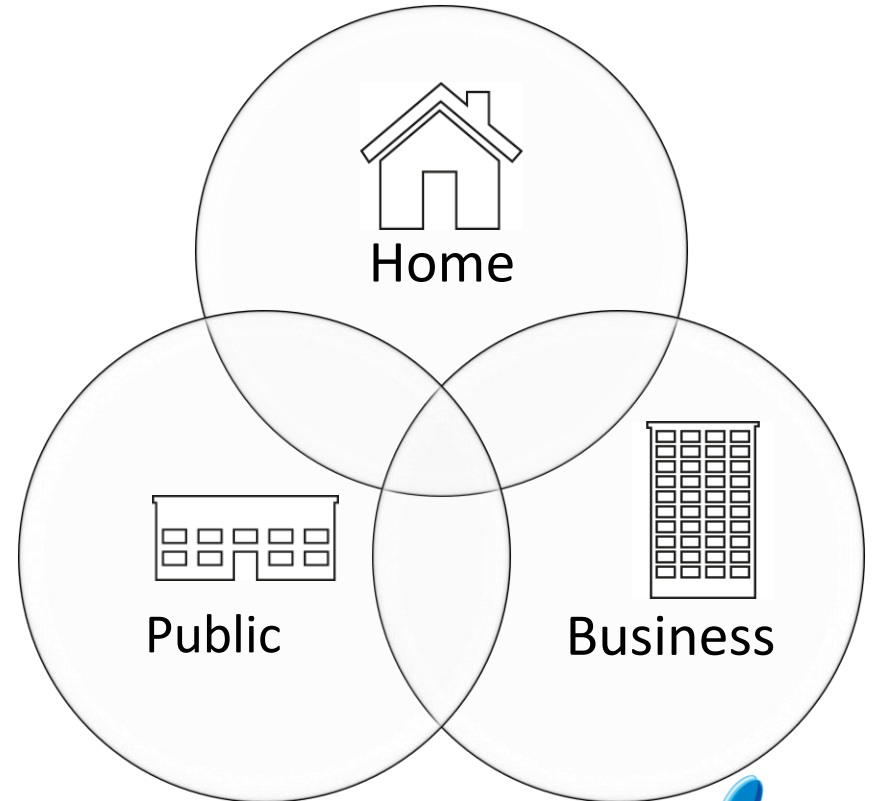

SWIMMING POOL AND WELLNESS INTRODUCTION

INDOOR POOL

AQUA FITNESS

LEISURE POOL

AIR MASSAGE

JACUZZI

ヨーロッパ「マーレ」の露天風呂を空は合成したもので、実際とは異なります。

KID'S POOL

CARACTERÍSTICAS CHARACTERISTICS

	AISI 316 L		12 l/min 3bar
--	----------------------	---	------------------

A	B	C
700	550	100
27,56	21,65	03,94

mm
inch

OUTDOOR POOL

A photograph of a steam room. The room is dimly lit with a blue-green hue. In the center is a rectangular hot tub with a drain cover. The walls and benches are made of stone or concrete. There are several small, glowing orange lights along the top of the walls. On the right side, there is a tray with a glass pitcher and two glasses. The floor is also made of stone tiles. The overall atmosphere is relaxing and spa-like.

STEAM ROOM

SILK POOL

POOL PLATFORM

MOVABLE POOL FLOORS

KNEIPP BATH

ICE FOUNTAIN

FLOAT POOL

Aquiete a sua mente e a sua alma falarão
Quiet the mind and the soul will speak

HOUSE POOL

EXPERIENCE SHOWER

SAUNA ROOM

POOL BOTTOM EFFECT