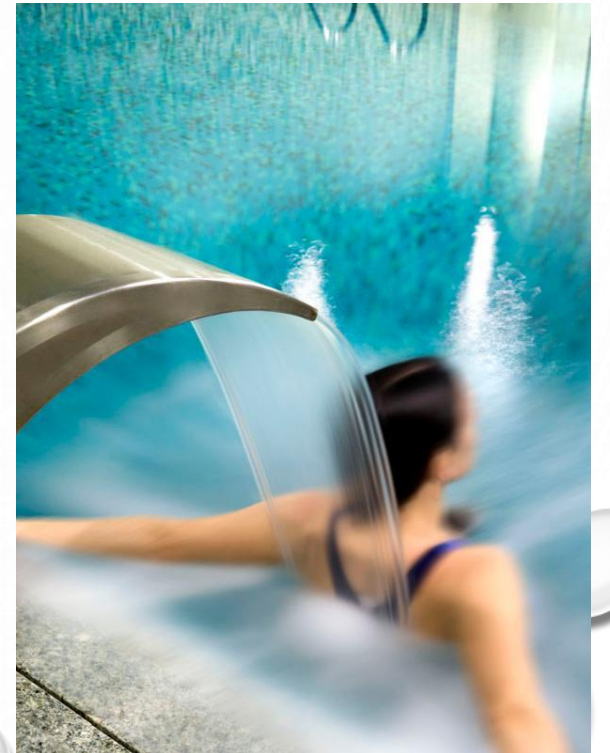

SWIMMING POOL AND WELLNESS INTRODUCTION

INDOOR POOL

AQUA FITNESS

LEISURE POOL

AIR MASSAGE

JACUZZI

ヨーロッパ「マーレ」の露天風呂を空は合成したもので、実際とは異なります。

KID'S POOL

CARACTERÍSTICAS CHARACTERISTICS

	AISI 316 L		12 l/min 3bar
--	----------------------	---	------------------

A	B	C
700	550	100
27,56	21,65	03,94

mm
inch

OUTDOOR POOL

A photograph of a steam room. The room is dimly lit with a blue-green hue. In the center is a rectangular hot tub with a drain cover. The walls and benches are made of stone or concrete. There are several small, glowing orange lights along the top of the walls. On the right side, there is a tray with a glass pitcher and two glasses. The floor is also made of stone tiles. The overall atmosphere is relaxing and spa-like.

STEAM ROOM

SILK POOL

POOL PLATFORM

MOVABLE POOL FLOORS

KNEIPP BATH

ICE FOUNTAIN

FLOAT POOL

Aquiete a sua mente e a sua alma falarão
Quiet the mind and the soul will speak